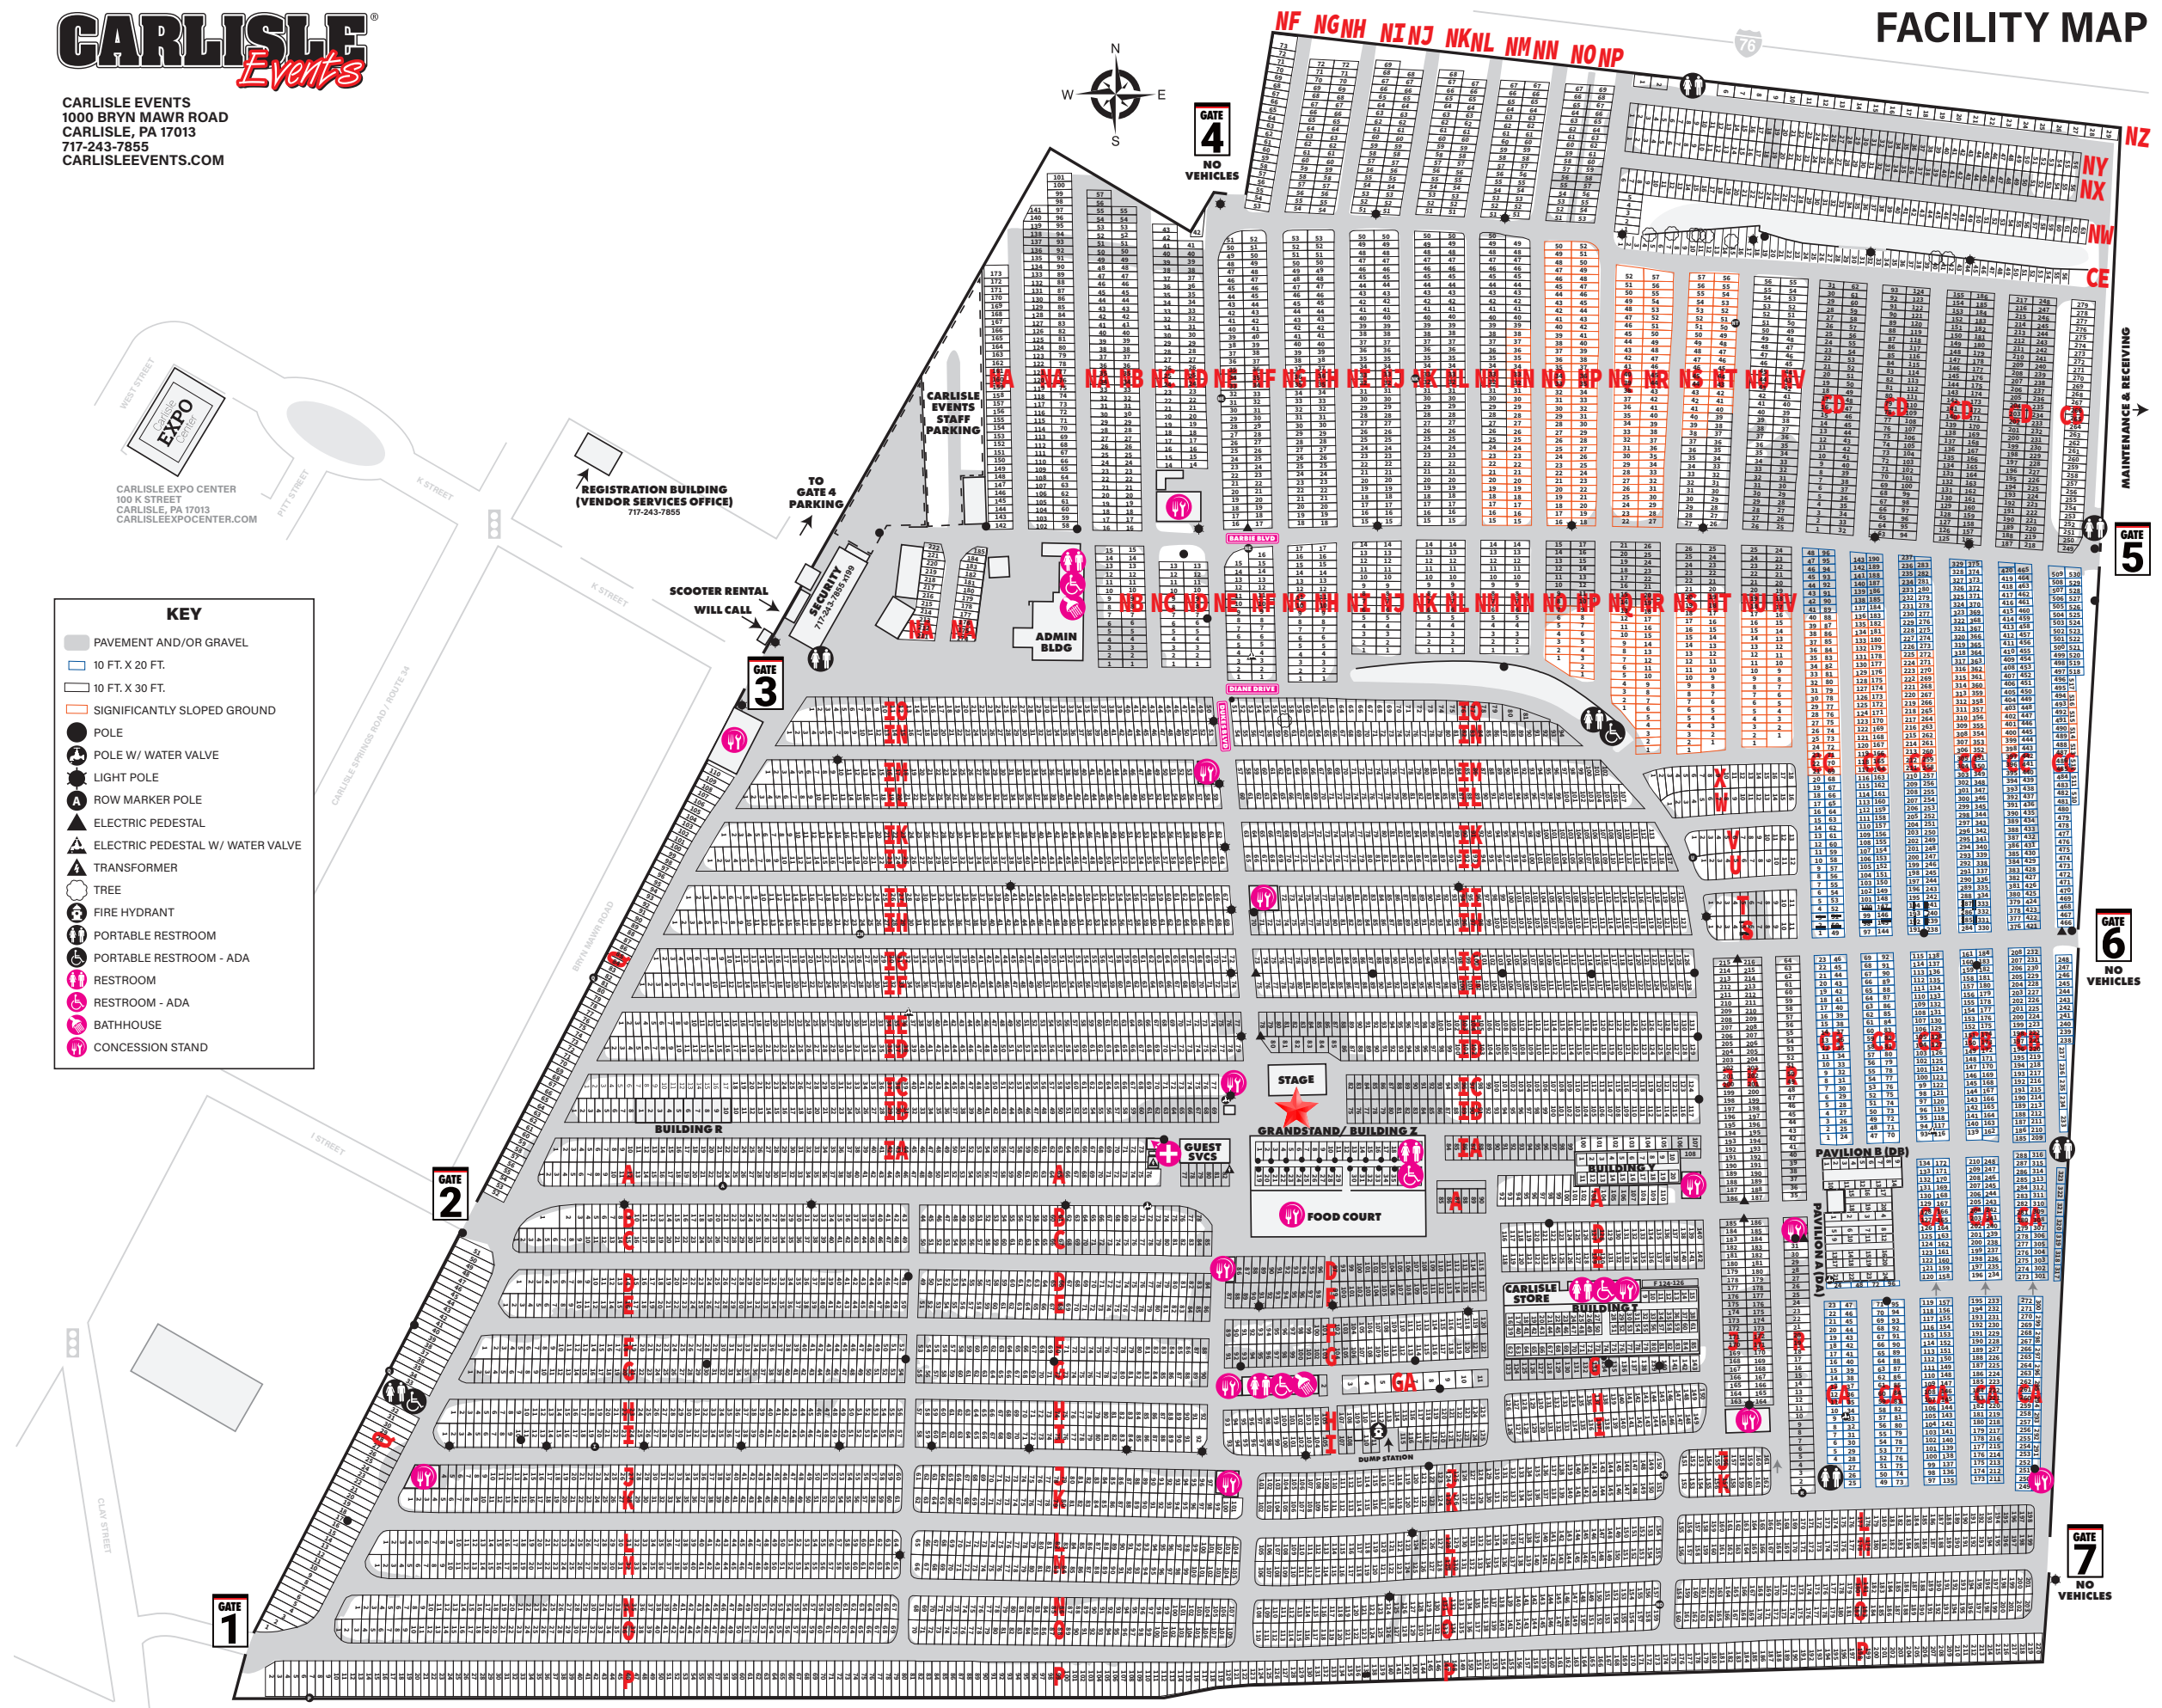

1. **KEY**
2. PAVEMENT AND/OR GRAVEL
   - 10 FT. X 20 FT.
   - 10 FT. X 30 FT.
   - SIGNIFICANTLY SLOPED GROUND
   - POLE
   - POLE W/ WATER VALVE
   - LIGHT POLE
   - ROW MARKER POLE
   - ELECTRIC PEDESTAL
   - ELECTRIC PEDESTAL W/ WATER VALVE
   - TRANSFORMER
   - TREE
   - FIRE HYDRANT
   - PORTABLE RESTROOM
   - PORTABLE RESTROOM - ADA
   - RESTROOM
   - RESTROOM - ADA
   - BATHHOUSE
   - CONCESSION STAND

REGISTRATION BUILDING
(VENDOR SERVICES OFFICE)
717-243-7855

SCOOTER RENTAL
WILL CALL

SECURITY
717-243-7855

CARLISLE
EVENTS
STAFF
PARKING

ADMIN
BLDG

STAGE

GRANDSTAND/
BUILDING Z

FOOD COURT

GUEST
SVCS

CARLISLE
STORE
BUILDING T

PAVILION B (DB)

PAVILION A (DB)

GATE 7
NO VEHICLES

GATE 6
NO VEHICLES

GATE 5

GATE 4
NO VEHICLES

GATE 1

GATE 2

GATE 3

MAINTENANCE & RECEIVING

GATE 1

GATE 2

GATE 3

GATE 4

GATE 5

GATE 6

GATE 7

GATE 8

GATE 9

GATE 10

GATE 11

GATE 12

GATE 13

GATE 14

GATE 15

GATE 16

GATE 17

GATE 18

GATE 19

GATE 20

GATE 21

GATE 22

GATE 23

GATE 24

GATE 25

GATE 26

GATE 27

GATE 28

GATE 29

GATE 30

GATE 31

GATE 32

GATE 33

GATE 34

GATE 35

GATE 36

GATE 37

GATE 38

GATE 39

GATE 40

GATE 41

GATE 42

GATE 43

GATE 44

GATE 45

GATE 46

GATE 47

GATE 48

GATE 49

GATE 50

GATE 51

GATE 52

GATE 53

GATE 54

GATE 55

GATE 56

GATE 57

GATE 58

GATE 59

GATE 60

GATE 61

GATE 62

GATE 63

GATE 64

GATE 65

GATE 66

GATE 67

GATE 68

GATE 69

GATE 70

GATE 71

GATE 72

GATE 73

GATE 74

GATE 75

GATE 76

GATE 77

GATE 78

GATE 79

GATE 80

GATE 81

GATE 82

GATE 83

GATE 84

GATE 85

GATE 86

GATE 87

GATE 88

GATE 89

GATE 90

GATE 91

GATE 92

GATE 93

GATE 94

GATE 95

GATE 96

GATE 97

GATE 98

GATE 99

GATE 100

GATE 101

GATE 102

GATE 103

GATE 104

GATE 105

GATE 106

GATE 107

GATE 108

GATE 109

GATE 110